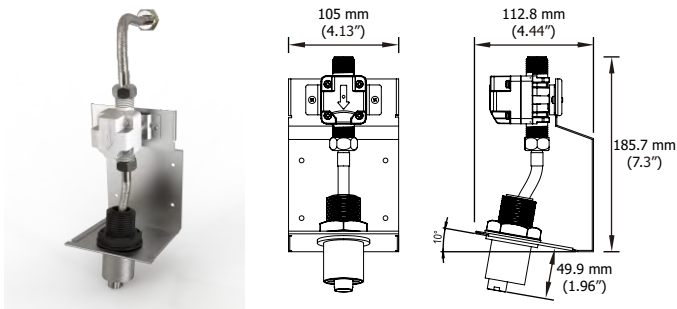

# EcoSwift

A Different Model Hand Dryer Can Be Used

Drying Time	Less than 10-15 seconds
Wattage	1KW
Standby Power	0.3-0.4W
Timing Protection	60 seconds auto shut off
Sound Level	69 dB to 76.6 dB @ 1m
Air Speed	95-115 m/s, adjustable
Drip Proof	IP24
Certification	UL, CE, GS, CB, BSMI, EMC, LVD, WEEE, ROHS, GreenSpec

# HK-MSD

A Different Model Auto Soap Dispenser Can Be Used

Power Source	AA type x 4 or AC type
Sensing Range	Auto-detecting, default 60±38 mm
Capacity	800 ml, refillable
Certification	CE, EMC

# Faucet

Power Source	DC or AC type
Sensing Range	120±20 mm
Time Out Setting	60 seconds
Water Pressure	10-100 PSI

Your Trust-Worthy Automatic Hygiene Product Supplier