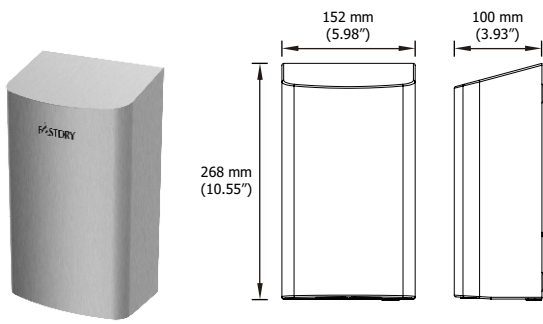

EcoSwift

A Different Model Hand Dryer Can Be Used

Drying Time	Less than 10-15 seconds
Wattage	1KW
Standby Power	0.3-0.4W
Timing Protection	60 seconds auto shut off
Sound Level	69 dB to 76.6 dB @ 1m
Air Speed	95-115 m/s, adjustable
Drip Proof	IP24
Certification	UL, CE, GS, CB, BSMI, EMC, LVD, WEEE, ROHS, GreenSpec