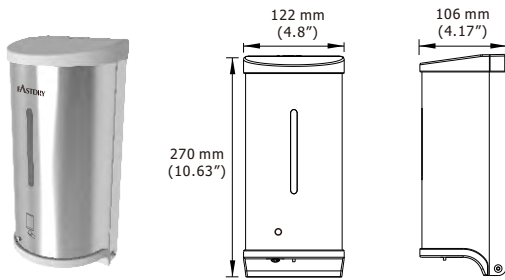

**Customized Cabinet  
Dimensions Available**

**Different Modal  
Hand Dryer/  
Soap Dispenser/  
Faucet Can Be Used**

# HK-MSD

A Different Model Auto Soap Dispenser Can Be Used

Power Source	AA type x 4 or AC type
Sensing Range	Auto-detecting, default 60±38 mm
Capacity	800 ml, refillable
Certification	CE, EMC