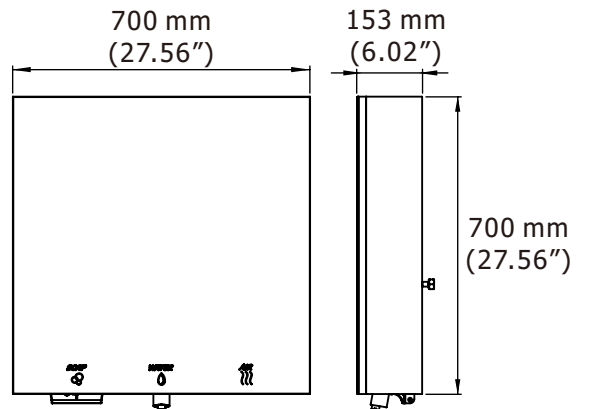

MIRROR CABINET WASH STATION

Creates a neat and clean washroom space

Mirror cabinet sizes vary in different projects, and Hokwang has rich experiences in product design. Any requests for customized products and sizes can be consulted and realized.

**Customized Cabinet
Dimensions Available**

**Different Modal
Hand Dryer/
Soap Dispenser/
Faucet Can Be Used**