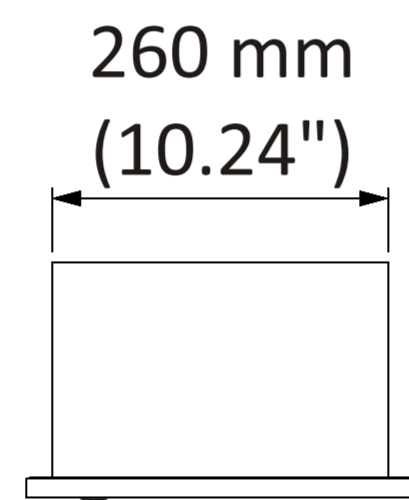

Why HK-JA in 1?

less than 10 seconds drying time

three safety protections

60s timing protection

easy to clean

easy maintenance

air speed 75-100 m/s