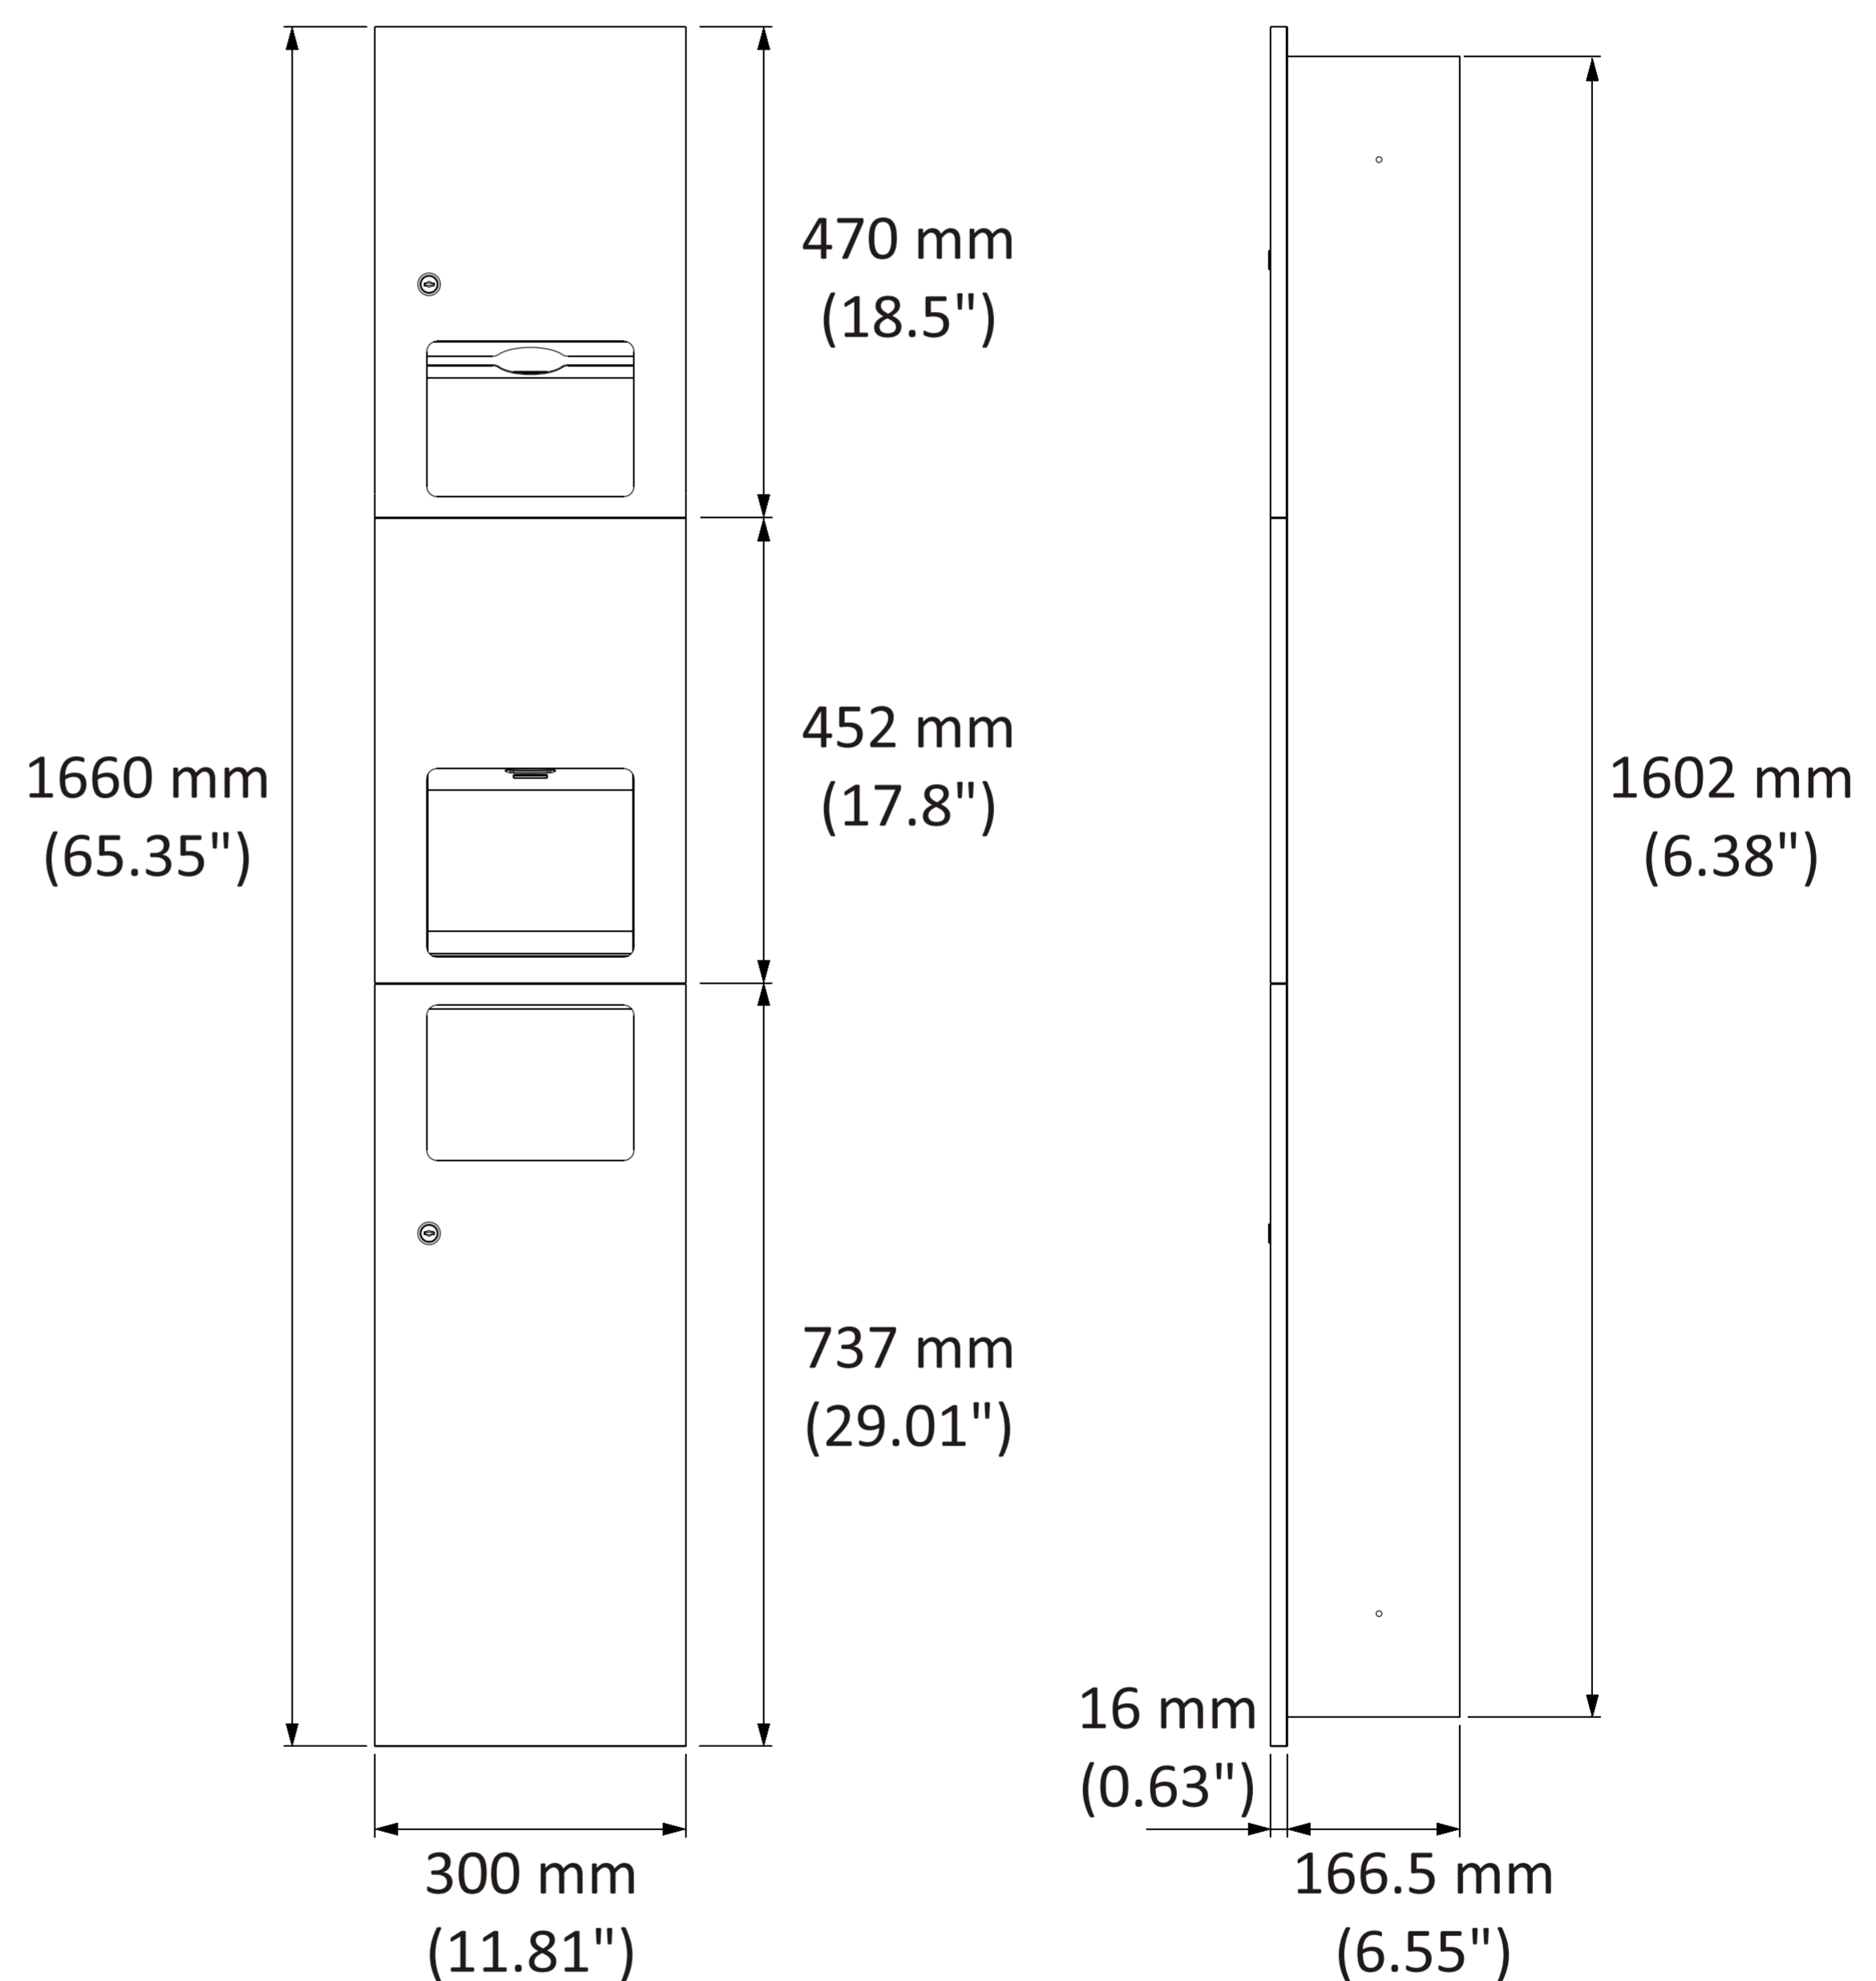

HK-JA 3 in 1

This recessed combination stainless steel unit includes a manual paper towel dispenser, an automatic high speed hand dryer and a waste receptacle. The paper towel dispenser holds 300-500 towels depending on their folding, and there is an HK-JA high speed hand dryer built inside to deliver fast air and save energy. Lastly, the waste receptacle is 15 L (3.9 gal). This recessed 3 in 1 combination stainless steel unit is the best solution to satisfy all your needs.

Why HK-JA in 1?

less than 10 seconds drying time

three safety protections

60s timing protection

easy to clean

easy maintenance

air speed 75-100 m/s