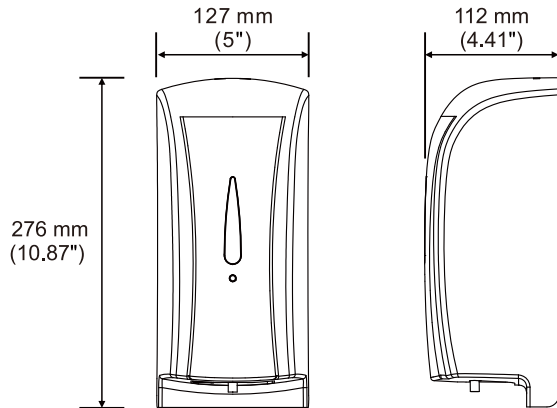

Specification

- Liquid Soap: HK-SSD11 PLUS
- Foam Soap: HK-SSD21 PLUS
- Disinfectant Spray: HK-SSD31 PLUS

- Packaging (carton): HK-SSD11 /21 /31 PLUS : 12 dispensers/carton. G.W. 12.6 kg. Meas. 2.4'
- Battery Type: Alkaline AA (1.5V) x 4 pcs
- Battery Life: Liquid type: 25k drops/cycles
  Foam type: 25k drops/cycles
  Disinfectant spray: 16k drops/cycles
- Soap Pump Life: 200k cycles
- Mechanism Life: 500k cycles
- Light Indication: Blue LED light flash four times for sensing range detection.
  Flashing blue light: low batteries
- Safe Operation: Power off automatically once casing opened
- Smart Design: All key parts are independent for easy maintenance.
  Container assembly and mechanism of dispenser are 100% separation;
  mechanism is free from damage by soap.
- Patented Soap Pump: Prevent leakage problem
  Prevent leftover foam soap mess
  Suitable for liquid soap, liquid alcohol, alcohol gel, foam soap, sanitizer spray
- Capacity: 1200ml
- Cover Material: ABS
- Safety Approvals: **CE**

Recommended Installation Height: 200 mm