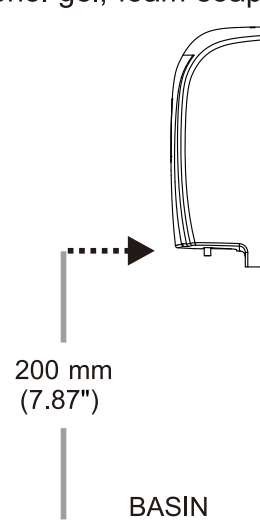

playground

kindergarten

public toilet

Specification

Interchangeable soap pump system

-  Liquid Soap: HK-SSD11 PLUS
-  Foam Soap: HK-SSD21 PLUS
-  Disinfectant Spray: HK-SSD31 PLUS

- Packaging (carton): HK-SSD11 /21 /31 PLUS : 12 dispensers/carton. G.W. 12.6 kg. Meas. 2.4'
- Battery Type: Alkaline AA (1.5V) x 4 pcs
- Battery Life: Liquid type: 25k drops/cycles
Foam type: 25k drops/cycles
Disinfectant spray: 16k drops/cycles
- Soap Pump Life: 200k cycles
- Mechanism Life: 500k cycles
- Light Indication: Blue LED light flash four times for sensing range detection.
Flashing blue light: low batteries
- Safe Operation: Power off automatically once casing opened
- Smart Design: All key parts are independent for easy maintenance.
Container assembly and mechanism of dispenser are 100% separation;
mechanism is free from damage by soap.
- Patented Soap Pump: Prevent leakage problem
Prevent leftover foam soap mess
Suitable for liquid soap, liquid alcohol, alcohol gel, foam soap, sanitizer spray
- Capacity: 1200ml
- Cover Material: ABS
- Safety Approvals: **CE**

Recommended Installation Height: 200 mm