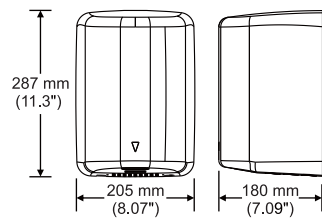

save 80% of energy cost

three safety protections

60s timing protection

easy to clean

easy maintenance

Specification

Model Name: HK-JA01

Cover Finish: White Porcelain Enameled