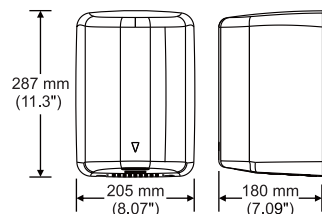

Model Name: HK-JA05

Cover Finish: Satin

Cover Material: Stainless Steel (#304)

Operation: Automatic