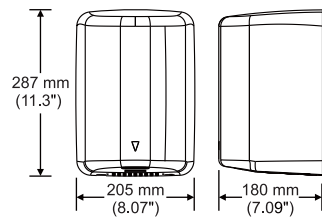

Model Name: HK-JA01B

Cover Finish: Matte Black Powder Coating

Cover Material: Stainless Steel (#304)

Operation: Automatic