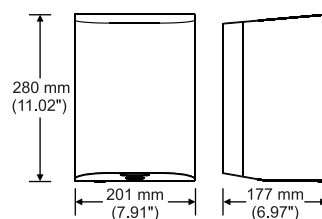

Cover Material: Stainless Steel (#304)

Operation: Automatic

Model Name: HK-JA05S

Cover Finish: Satin

Cover Material: Stainless Steel (#304)

Operation: Automatic

Specification

Packaging (carton):	4 dryer/carton. G.W. 28.2 kg. Meas. 3.8'
Drying Time:	Less than 10 seconds
Operating Voltage:	110-120 Vac, 50/60 Hz, 12.2-13.4 A, 1.34-1.6 kW 220-240 Vac, 50/60 Hz, 6.1-6.7 A, 1.34-1.6 kW
Motor Wattage:	455-700W, Adjustable
Standby Power:	0.3-0.4W
Air Speed:	75-100 m/s, Adjustable
Sound Level:	MIN 70.0 dB to 73.7 dB MAX @ 1m
Sensing Range:	170 ± 20 mm, Adjustable
Drip Proof:	IP21 / IP23 (optional)
Timing Protection:	60 seconds auto shut off
Motor Thermal Protection:	Auto resetting thermostat turns unit off, at 95 °C (203 °F) - for 110-120V Auto resetting thermostat turns unit off, at 130 °C (266 °F) - for 220-240V
Heater Thermal Protection:	Auto resetting thermostat turns unit off at 85 °C (185 °F) Thermal fuse cuts unit off at 142 °C (185 °F)
Safety Approvals:	       WEEE RoHS 