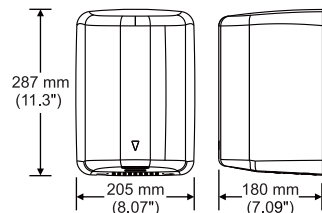

Model Name: HK-JA04

Cover Finish: Bright

Cover Material: Stainless Steel (#304)

Operation: Automatic