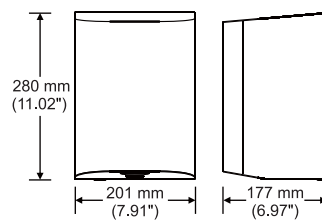

Model Name: HK-JA04S

Cover Finish: Bright

Cover Material: Stainless Steel (#304)

Operation: Automatic