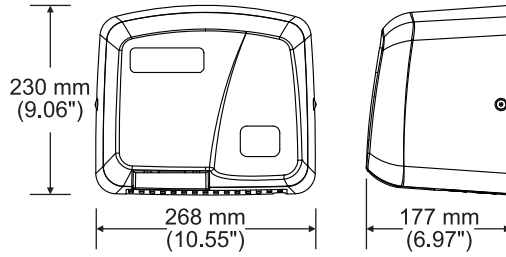

Specification

Model Name: HK-1800PA
Cover Material: ABS
Operation: Automatic