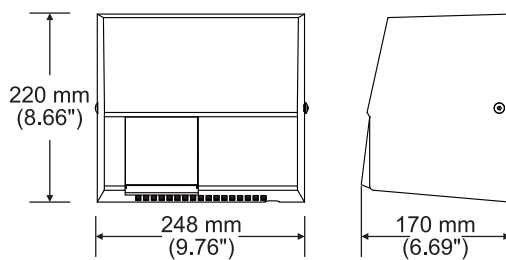

Model Name: HK-1800SA(F)
Cover Finish: Satin
Cover Material: Stainless Steel (#304)
Operation: Automatic