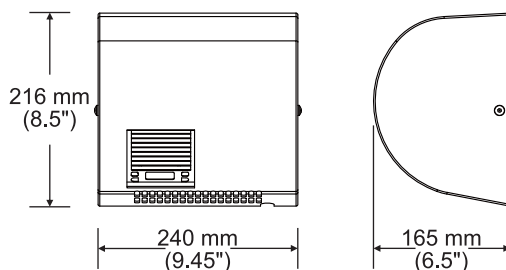

Model Name: HK-1800SRA (brush motor)
Cover Finish: Satin
Cover Material: Stainless Steel (#304)
Operation: Automatic