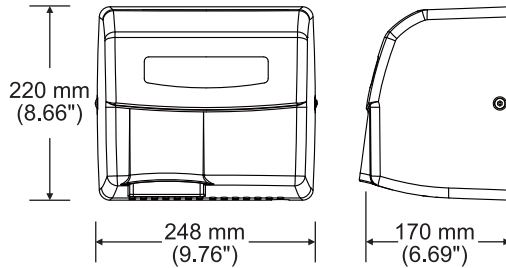

Model Name: HK-1800EA
Cover Finish: Painted Cast
Cover Material: Aluminum
Operation: Automatic