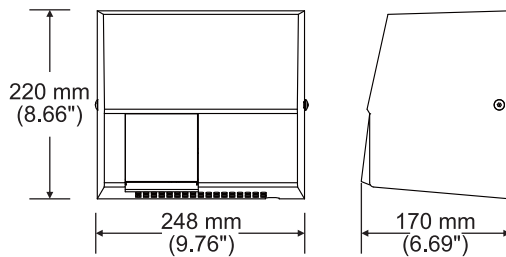

Model Name: HK-1800SA
Cover Finish: Satin
Cover Material: Stainless Steel (#304)
Operation: Automatic