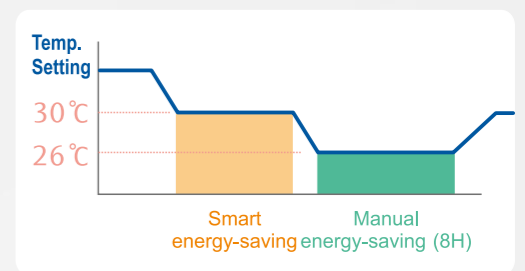

Smart energy-saving technology

Auto energy-saving: seat temperature will be set at 30°C automatically after idle for 30 minutes. Manual energy-saving: when turned on, seat temperature will be set at 26°C for 8 hours.

The seat temperature can be adjusted back to the setting mode before the energy-saving mode by being seated or pressing any button to active FastWash.