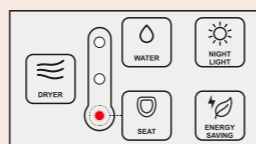

Seat temperature visualization

Temperature visualization with intuitive color codes showing on the side control panel.

Low

Middle

High

User-friendly control panel

Designed with large size font and simple symbols, FastWash can be used by anyone without any learning process. The most frequently used front and rear wash are indicated with red and blue LED light.