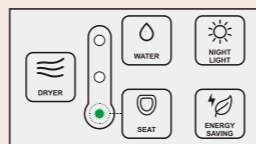

Seat temperature visualization

Temperature visualization with intuitive color codes showing on the side control panel.

Low

Middle

High

User-friendly control panel

Designed with large size font and simple symbols, FastWash can be used by anyone without any learning process. The most frequently used front and rear wash are indicated with red and blue LED light.