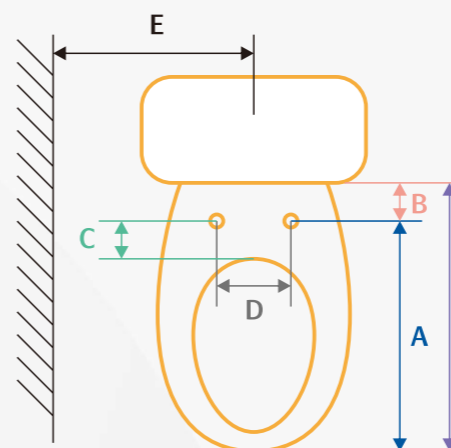

Measure the below listed dimensions on your toilet to determine if FastWash is suitable for you.

A. From the bolt holes to the toilet bowl front: 440~480 mm

B. From the bolt holes to the water tank: >50 mm