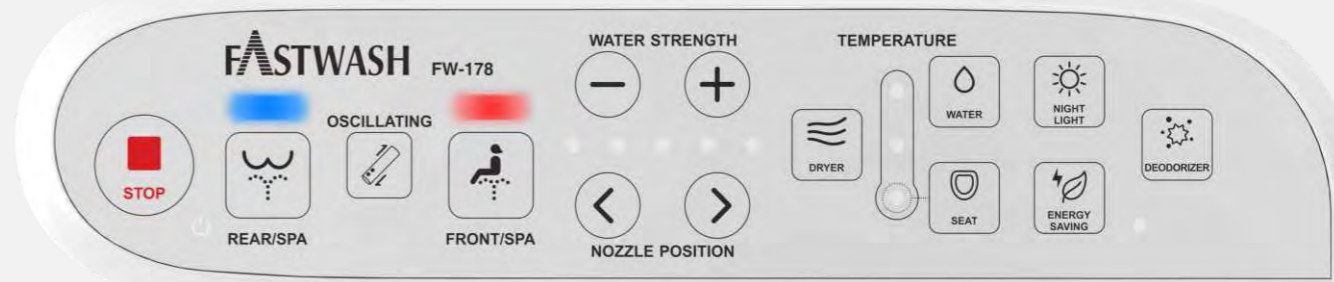

Seat temperature visualization

Temperature visualization with intuitive color codes showing on the side control panel.

Low

Middle

High

User-friendly control panel

Designed with large size font and simple symbols, FastWash can be used by anyone without any learning process. The most frequently used front and rear wash are indicated with red and blue LED light.

4

Intelligent technology

Automatic deodorizer

Model **168** **178** **188**

Auto deodorizer: activates every time when seated and after use. Double technology: uses both carbon filter and ions deodorizer. Manual deodorizer: if extra deodorization is needed, press the deodorizer button on the panel, which goes on for 3 minutes.