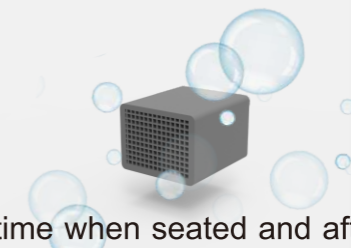

Intelligent technology

Automatic deodorizer

Model **168** **178** **188**

Auto deodorizer: activates every time when seated and after use. Double technology: uses both carbon filter and ions deodorizer. Manual deodorizer: if extra deodorization is needed, press the deodorizer button on the panel, which goes on for 3 minutes.