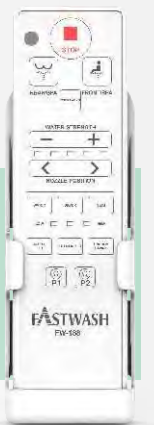

4 Intelligent technology

- Automatic deodorizer
- User memory mode
- Smart energy-saving technology