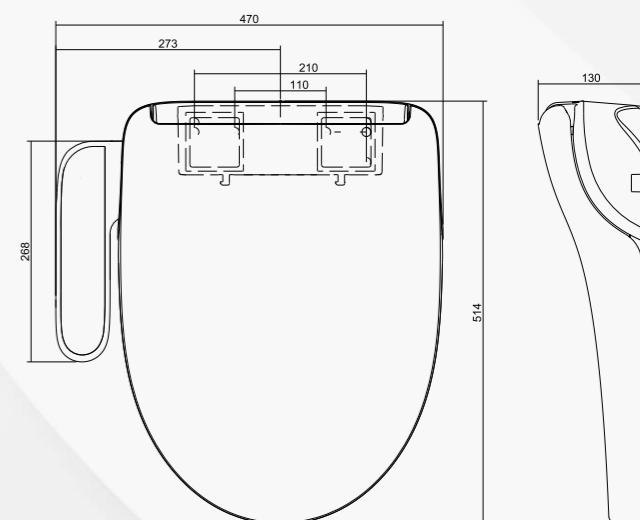

C. From the bolt holes to the rear of the toilet bowl: <85 mm

D. The distance between the bolt holes: 110~210 mm

E. From the center of the toilet bowl to the side wall: >280 mm

F. From the water tank to the toilet bowl front : >530 mm

● Must preserve an electrical socket at the left side of the toilet within one meter.

Any toilet with the measurements specified above is suitable for installing a FastWash instant heated smart toilet seat.

Dimensions of FastWash instant heated smart toilet seat

FW-188 / FW-188-1

FW-158 / FW-168 / FW-178

Specifications of Each Model

Specification	Model Number	FW-158	FW-168	FW-178	FW-188	FW-188-1
SPA-like cleaning experience	Instant water heating system	●	●	●	●	●
	Rear wash	●	●	●	●	●
	Front wash	●	●	●	●	●
	Five levels of spray strength	●	●	●	●	●
	Five adjustable nozzle position	●	●	●	●	●
	SPA massage	●	●	●	●	●
	Nozzle oscillation	●	●	●	●	●
Antibacterial and highest quality material	SIAA anti-bacteria toilet seat	●	●	●	●	●
	Stainless steel 316 nozzle	●	●	●	●	●
	UV Light Sterilizer	-	-	●	●	-
	Self-cleaning nozzle	●	●	●	●	●
User friendly design	Four levels of water temperature	●	●	●	●	●
	Four levels of seat temperature	●	●	●	●	●
	Warm air dryer	-	-	●	●	-
	Soft nightlight	●	●	●	●	●
	Gentle seat closing	●	●	●	●	●
	Gentle lid closing	●	●	●	●	●
	Seat temperature visualization	●	●	●	●	●
	Indication lights	●	●	●	●	●
	Adjustable base plate	●	●	●	●	●
	Easy lid removal	●	●	●	●	●
	One-click seat removal	●	●	●	●	●
	Intelligent technology	Automatic deodorizer	-	●	●	●
Remote control		-	-	-	●	●
User memory mode		-	-	-	●	●
Auto energy-saving		●	●	●	●	●
Multiple safety protection	IPX4 water resistance	●	●	●	●	●
	Triple temperature protection	●	●	●	●	●
	Anti-electrical leakage protection	●	●	●	●	●
	Dry burning prevention device	●	●	●	●	●
	Durable and reliable seat	●	●	●	●	●
	Low electromagnetic radiation	●	●	●	●	●
	Intelligent body sensor	●	●	●	●	●