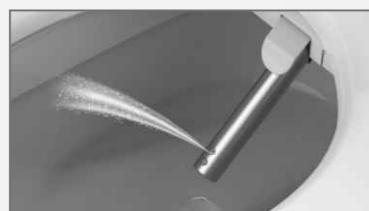

rear wash nozzle