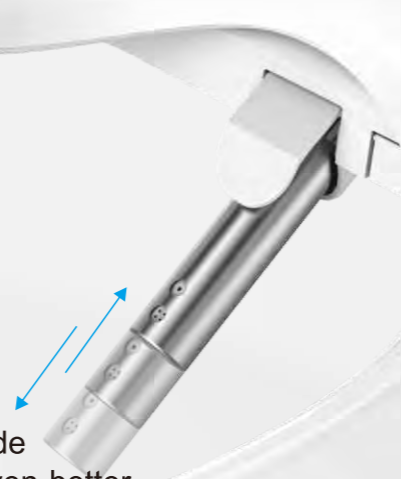

Adjustable spray strength and nozzle position

Two nozzle holes: front and rear. The washing area of the front hole is specially enlarged for hygienic and comfortable feminine wash. Five levels of spray strength: from strong stream to gentle spray, upon your selection. Five levels of nozzle position adjustments: makes it friendly for every individuals.

front wash nozzle

rear wash nozzle

spray strength (adjustable spray strength)

nozzle position (adjustable nozzle position)

SPA massage movement feature

Spray strength circulates from strong to gentle while the nozzle moves back and forth. This feature is to provide a SPA massage that makes your releasing experience even better.