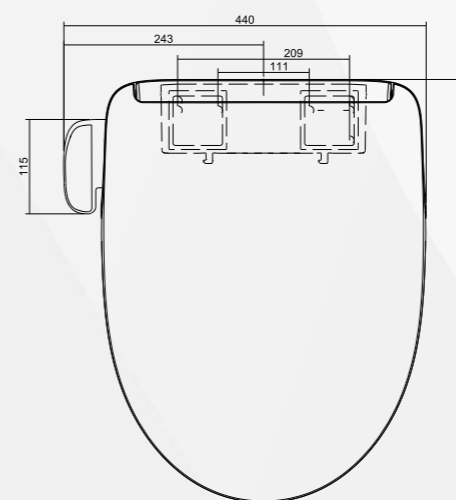

Dimensions of FastWash instant heated smart toilet seat

FW-188 / FW-188-1