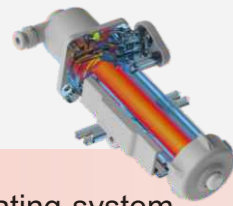

Instant Heated Smart Toilet Seat

Ergonomically designed with a slim and elegant shape

1 SPA-like cleaning experience

- Instant water heating system
- Adjustable spray strength and nozzle position
- SPA massage movement feature