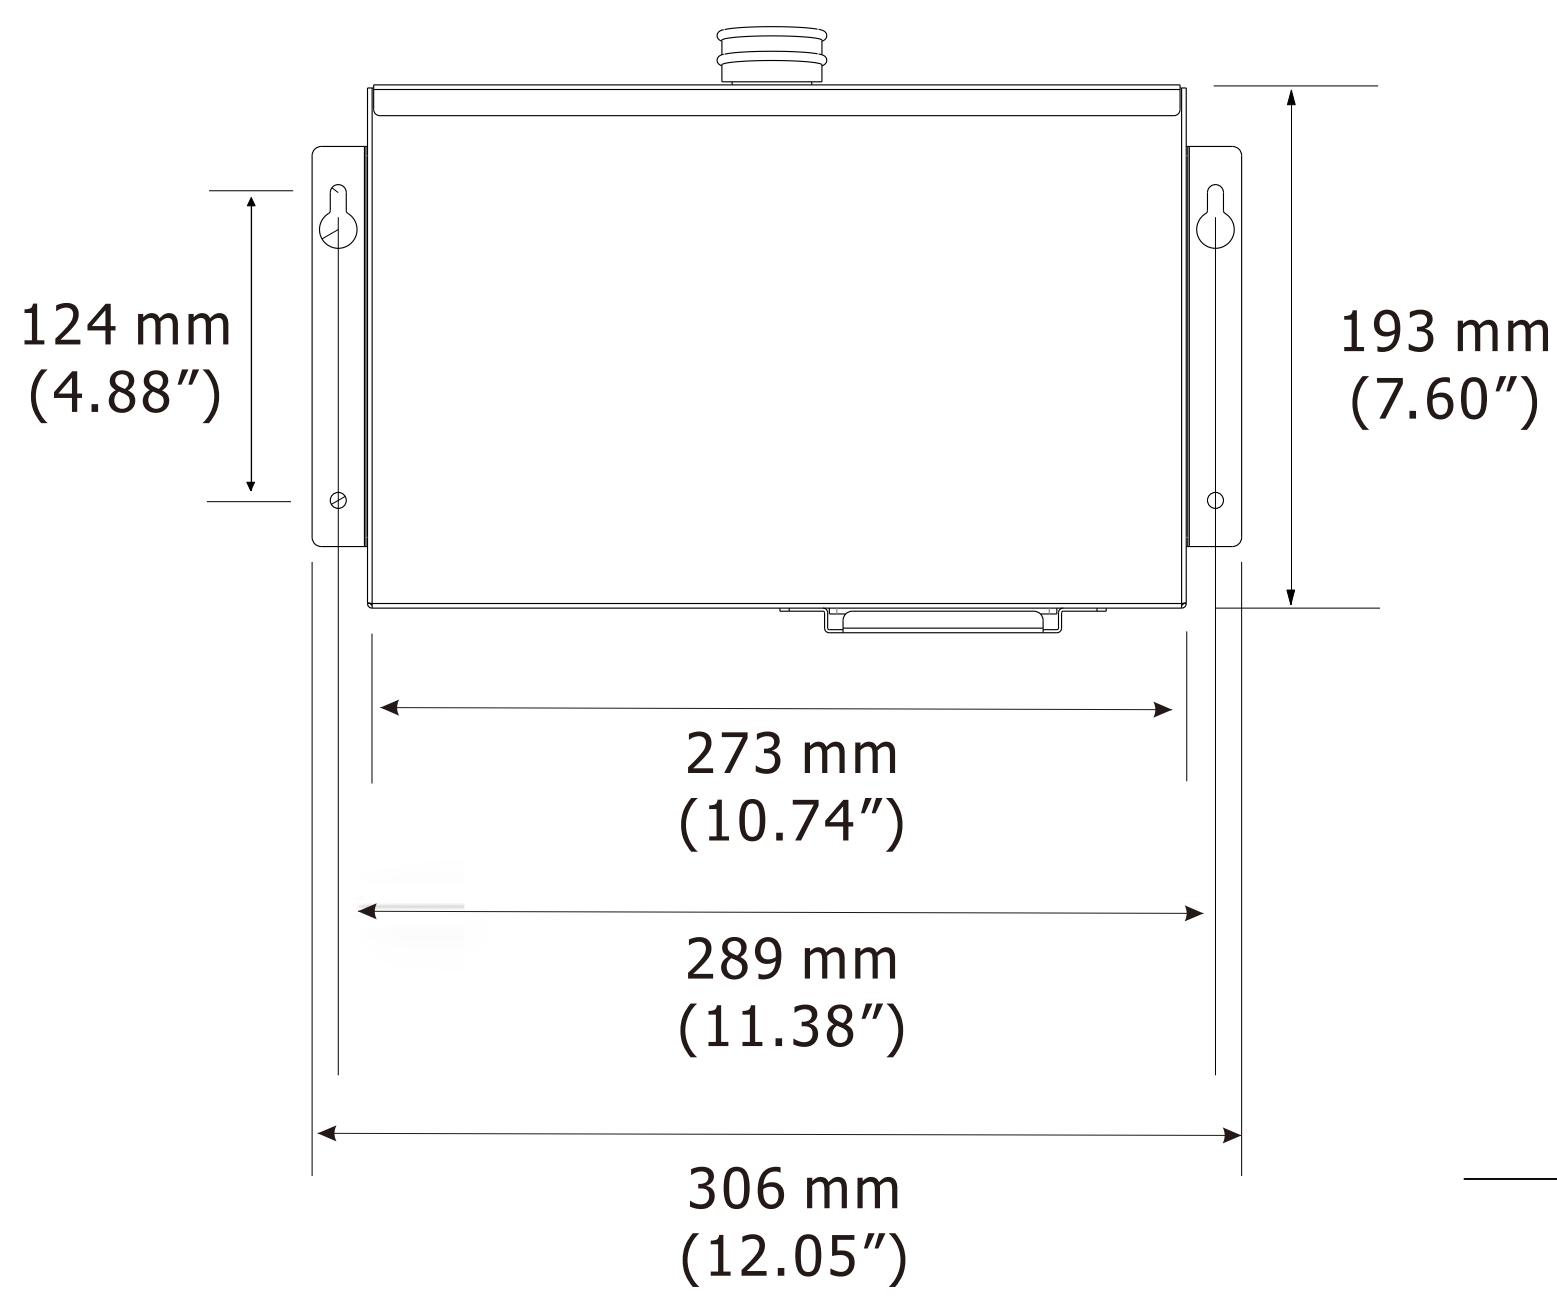

EcoTap (Deck-Mounted)

A high speed hand dryer that is hidden below deck with only the spout affixed to the wash basin, which creates a new clutter-free washroom experience. Users can dry their hands right after they wash them. EcoTap also simplifies the cleaning process because all water goes into the basin. EcoTap is ideal for construction projects. Designers can customized the spout to match any washroom.

Design

intelligent temperature control technology

smart air outlet design

gradient led light

sound & power adjustment

standard deck opening diameter: 35mm

In Use

10-15 seconds drying time

save more than 80% of energy cost

three safety protections

60s timing protection

easy to clean

easy maintenance

Specification

Demonstration only. Dimensions depending on desk thickness.

| | |
|----------------------------------|---|
| Cover Finish | Satin Finish |
| Cover Material | Stainless Steel |
| Packaging (carton) | 1 dryer/carton. Gross weight 8.1kg. Measurement 1.6' |
| Drying Time | Less than 10-15 seconds |
| Operating Voltage | 110V-120Vac, 50/60 Hz, 0.84-1.0kW 220V-240Vac, 50/60 Hz, 0.84-1.0kW |
| Motor Wattage | 500W |
| Standby Power | 0.3-0.4W |
| Air Speed | 84-101 m/s, Adjustable |
| Sound Level | MIN 58.8 dB to 62.9 dB MAX @ 1m |
| Sensing Range | 130 mm ± 20 mm, Adjustable |
| Drip Proof | IP35 |
| Timing Protection | 60 seconds auto shut off |
| Motor Thermal Protection | Auto resetting thermostat turns unit off, 120V at 135°C(275°F), 240V at 95°C(203°F) |
| Heater Thermal Protection | Auto resetting thermostat turns unit off at 85°C(185°F) Thermal fuse cuts unit off at 142°C(288°F) |