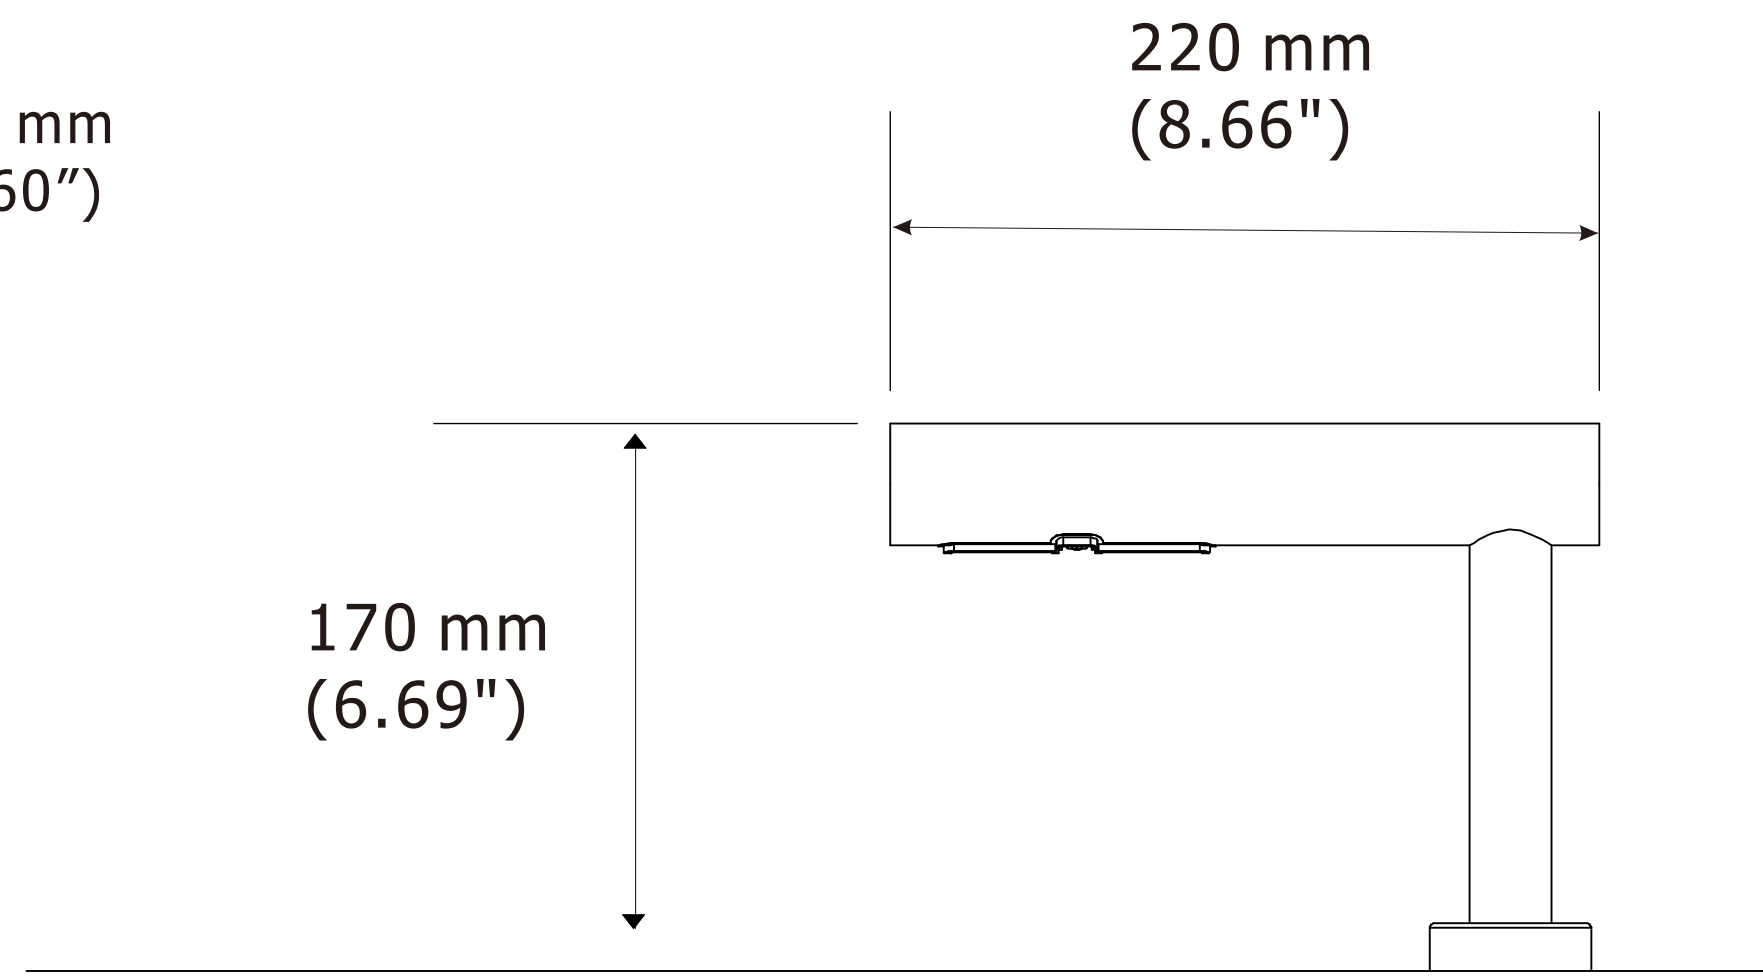

EcoTap (Deck-Mounted)

A high speed hand dryer that is hidden below deck with only the spout affixed to the wash basin, which creates a new clutter-free washroom experience. Users can dry their hands right after they wash them. EcoTap also simplifies the cleaning process because all water goes into the basin. EcoTap is ideal for construction projects. Designers can customized the spout to match any washroom.

Design

intelligent temperature control technology

smart air outlet design

gradient led light

sound & power adjustment

standard deck opening diameter: 35mm

In Use

10-15 seconds drying time

save more than 80% of energy cost

three safety protections

60s timing protection

easy to clean

easy maintenance

Specification

Demonstration only. Dimensions depending on desk thickness.

| | |
|----------------------------------|---|
| Cover Finish | Satin Finish |
| Cover Material | Stainless Steel |
| Packaging (carton) | 1 dryer/carton. Gross weight 8.1kg. Measurement 1.6' |
| Drying Time | Less than 10-15 seconds |
| Operating Voltage | 110V-120Vac, 50/60 Hz, 0.84-1.0kW 220V-240Vac, 50/60 Hz, 0.84-1.0kW |
| Motor Wattage | 500W |
| Standby Power | 0.3-0.4W |
| Air Speed | 84-101 m/s, Adjustable |
| Sound Level | MIN 58.8 dB to 62.9 dB MAX @ 1m |
| Sensing Range | 130 mm ± 20 mm, Adjustable |
| Drip Proof | IP35 |
| Timing Protection | 60 seconds auto shut off |
| Motor Thermal Protection | Auto resetting thermostat turns unit off, 120V at 135°C(275°F), 240V at 95°C(203°F) |
| Heater Thermal Protection | Auto resetting thermostat turns unit off at 85°C(185°F) Thermal fuse cuts unit off at 142°C(288°F) |