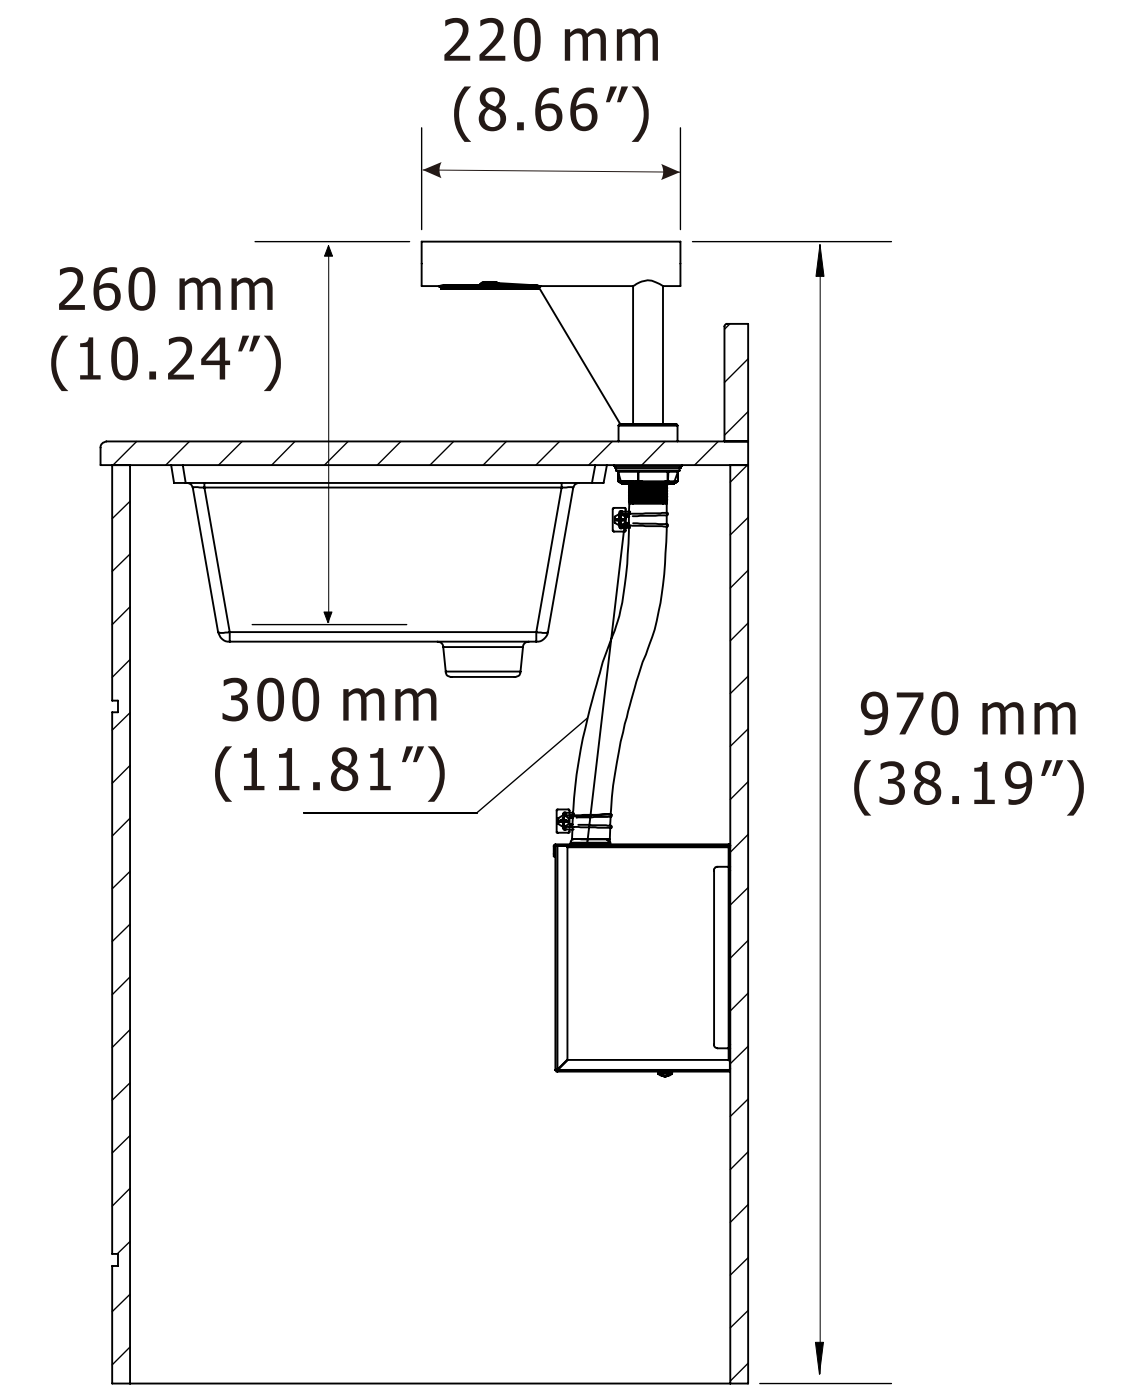

EcoTap (Deck-Mounted)

A high speed hand dryer that is hidden below deck with only the spout affixed to the wash basin, which creates a new clutter-free washroom experience. Users can dry their hands right after they wash them. EcoTap also simplifies the cleaning process because all water goes into the basin. EcoTap is ideal for construction projects. Designers can customized the spout to match any washroom.

Design

intelligent temperature control technology

smart air outlet design

gradient led light

sound & power adjustment

standard deck opening diameter: 35mm

In Use

10-15 seconds drying time

save more than 80% of energy cost

three safety protections

60s timing protection

easy to clean

easy maintenance

Specification

Demonstration only. Dimensions depending on desk thickness.

| | |
|----------------------------------|---|
| Cover Finish | Satin Finish |
| Cover Material | Stainless Steel |
| Packaging (carton) | 1 dryer/carton. Gross weight 8.1kg. Measurement 1.6' |
| Drying Time | Less than 10-15 seconds |
| Operating Voltage | 110V-120Vac, 50/60 Hz, 0.84-1.0kW 220V-240Vac, 50/60 Hz, 0.84-1.0kW |
| Motor Wattage | 500W |
| Standby Power | 0.3-0.4W |
| Air Speed | 84-101 m/s, Adjustable |
| Sound Level | MIN 58.8 dB to 62.9 dB MAX @ 1m |
| Sensing Range | 130 mm ± 20 mm, Adjustable |
| Drip Proof | IP35 |
| Timing Protection | 60 seconds auto shut off |
| Motor Thermal Protection | Auto resetting thermostat turns unit off, 120V at 135°C(275°F), 240V at 95°C(203°F) |
| Heater Thermal Protection | Auto resetting thermostat turns unit off at 85°C(185°F) Thermal fuse cuts unit off at 142°C(288°F) |