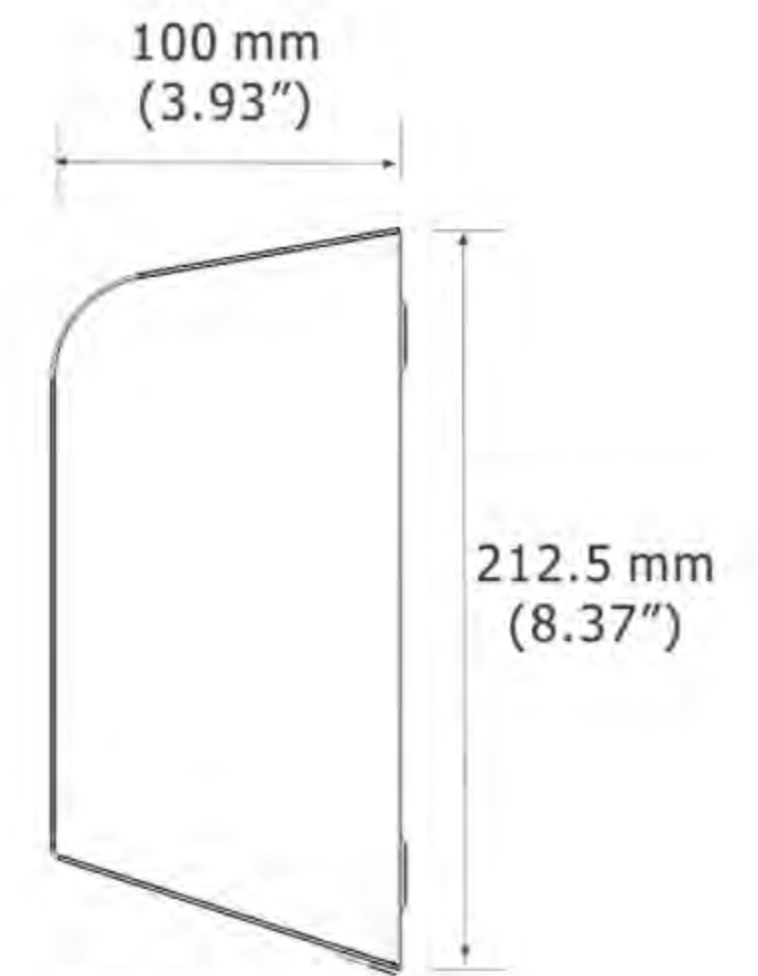

EcoSlenderSA 06_07

Cover Finish	EcoSlender01- White Epoxy Finish EcoSlender04, SA06-Bright Finish EcoSlender05, SA07-SatinFinish
Cover Material	EcoSlender01- Steel EcoSlender04, 05, SA06, SA07-Stainless Steel
Packaging (carton)	4 dryers/carton. Gross weight 17.9kg. Measurement 2.1'
Drying Time	Less than 10-15 seconds
Operating Voltage	110V-120Vac, 50/60 Hz, 0.84-1.0kW 220V-240Vac, 50/60 Hz, 0.84-1.0kW
Motor Wattage	325-500W, Adjustable
Standby Power	0.3-0.4W
Air Speed	70-82 m/s, Adjustable
Sound Level	MIN 72.8 dB to 77.6 dB MAX @ 1m
Sensing Range	170 mm ± 20 mm, Adjustable
Drip Proof	IP24
Timing Protection	60 seconds auto shut off
Motor Thermal Protection	Auto resetting thermostat turns unit off, 120V at 135°C(275°F), 240V at 95°C(203°F)
Heater Thermal Protection	Auto resetting thermostat turns unit off at 85°C(185°F) Thermal fuse cuts unit off at 142°C(288°F)

Safety Approvals

WEEE RoHS