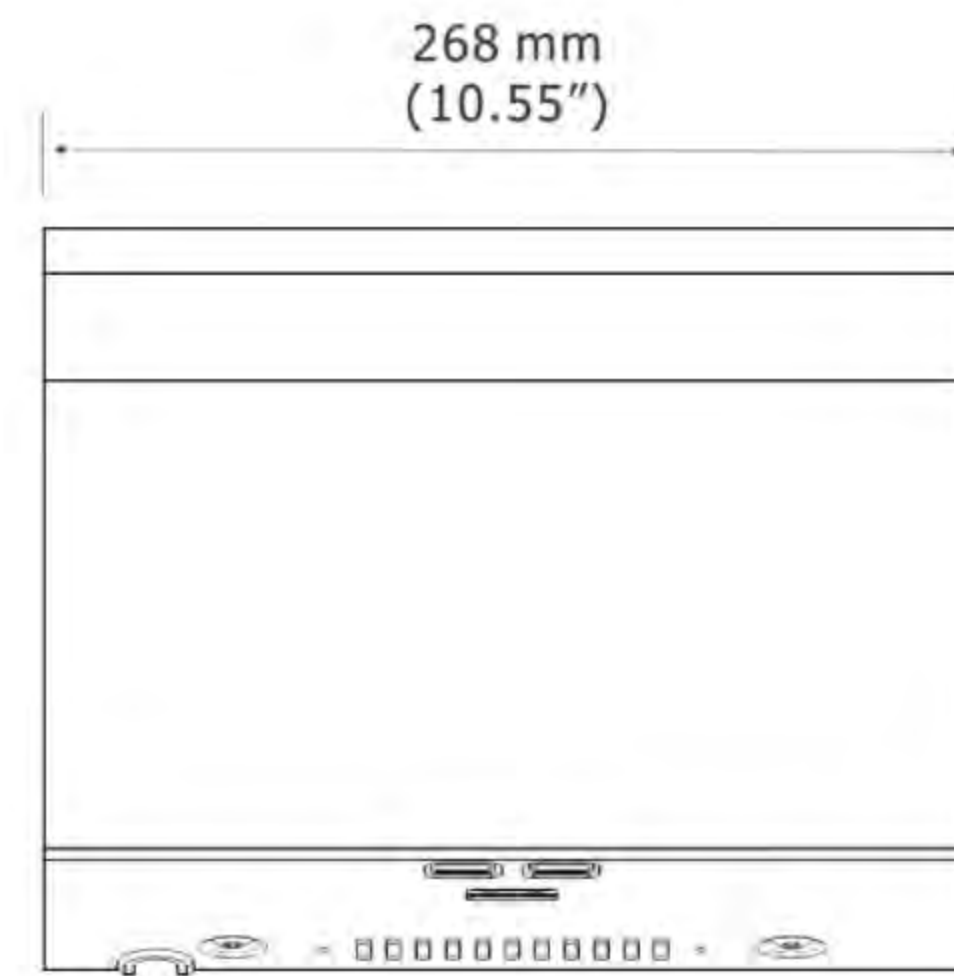

EcoSlenderSA 06_07