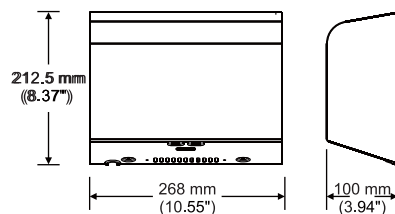

Model Name: EcoSlender SA

Cover Finish: Satin

Cover Material: Stainless Steel (#304)

Operation: Automatic