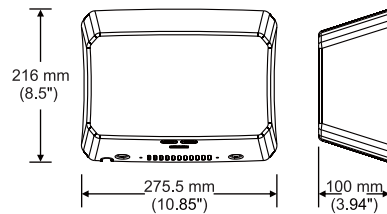

Model Name: EcoSlender04

Cover Finish: Bright

Cover Material: Stainless Steel (#304)

Operation: Automatic