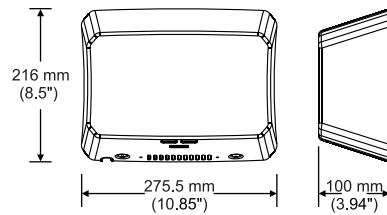

Model Name: EcoSlender01B

Cover Finish: Matte Black Powder Coating

Cover Material: Stainless Steel (#304)

Operation: Automatic