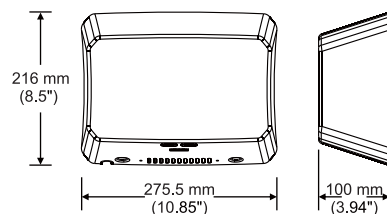

Model Name: EcoSlender05

Cover Finish: Satin

Cover Material: Stainless Steel (#304)

Operation: Automatic