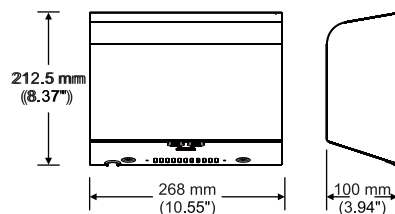

Model Name: EcoSlender SA

Cover Finish: Bright

Cover Material: Stainless Steel (#304)

Operation: Automatic