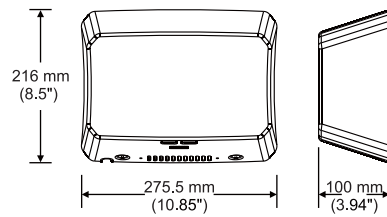

Specification

Model Name: EcoSlender01

Cover Finish: White Powder Coating

Cover Material: Stainless Steel (#304)

Operation: Automatic