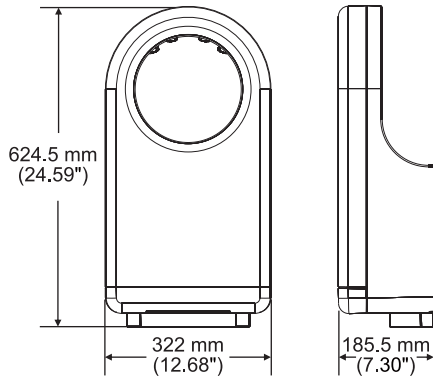

Model Name: EcoMo22
Cover Finish: Silver
Cover Material: Plastic
Operation: Automatic