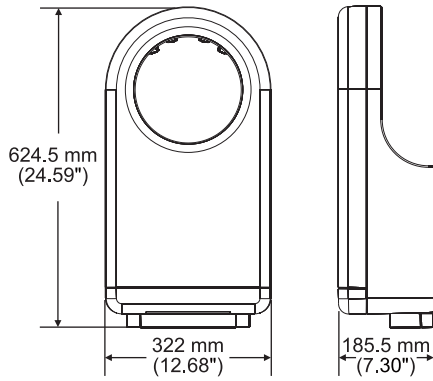

 10-15 seconds drying time

 user friendly

 three safety protections

 60s timing protection

 easy to clean

 easy maintenance

Specification

Model Name: EcoMo21
Cover Finish: White
Cover Material: Plastic
Operation: Automatic