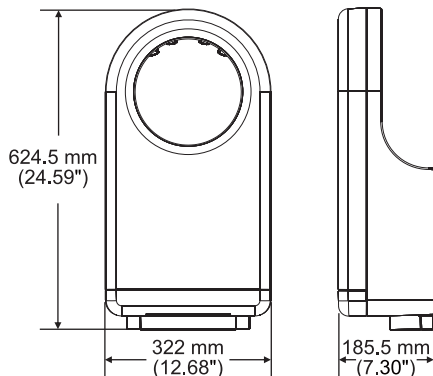

Model Name: EcoMo24
Cover Finish: Black
Cover Material: Plastic
Operation: Automatic