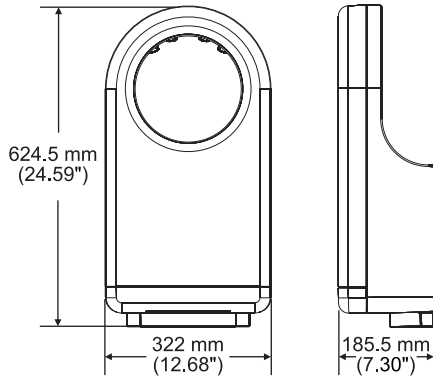

Model Name: EcoMo23
Cover Finish: White and Gray
Cover Material: Plastic
Operation: Automatic