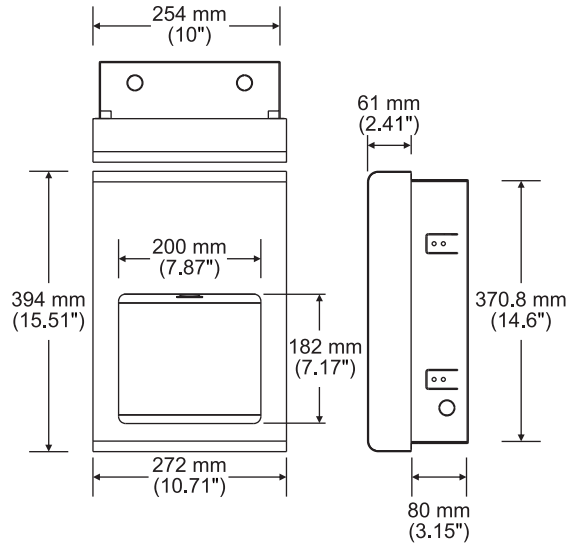

60s timing protection

easy to clean

easy maintenance

user friendly

Specification

Cover Finish:	Satin Finishing
Cover Material:	Stainless Steel
Packaging (carton):	1 dryer/carton. G.W. 8.0 kg. Meas. 1.5'
Drying Time:	Less than 10-15 seconds
Operating Voltage:	110-120 Vac, 50/60 Hz, 7.6-8.4 A, 0.84-1.0 kW 220-240 Vac, 50/60 Hz, 3.8-4.2 A, 0.84-1.0 kW
Motor Wattage:	325-500 W, Adjustable
Standby Power:	0.3-0.4 W
Air Speed:	52-90 m/s, Adjustable
Sound Level:	MIN 67.4 dB to 71.2 dB MAX @ 1 m
Sensing Range:	170 ± 20 mm, Adjustable
Drip Proof:	IP11 / IP13 (optional)
Timing Protection:	60 seconds auto shut off
Motor Thermal Protection:	Auto resetting thermostat turns unit off at 95°C (203°F)
Heater Thermal Protection:	Auto resetting thermostat turns unit off at 85°C (185°F) Thermal fuse cuts unit off at 142°C (185°F)