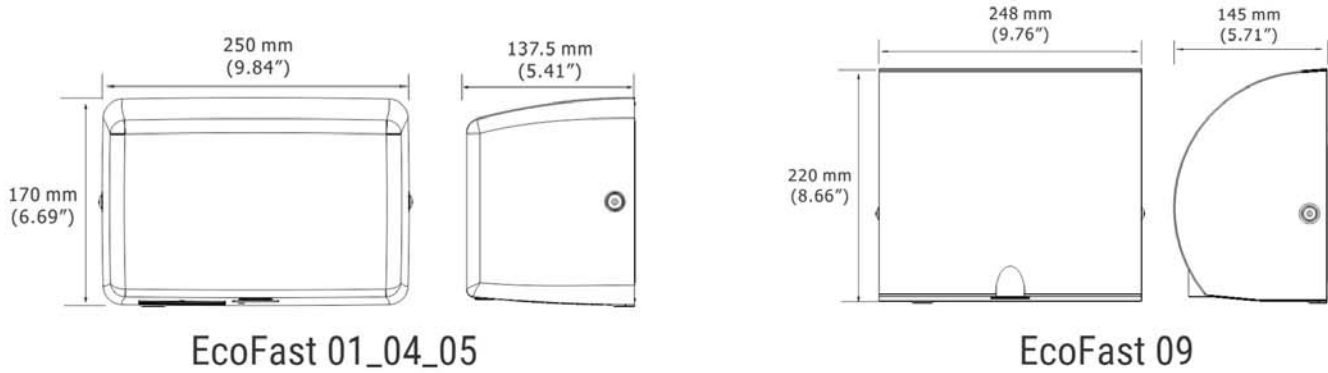

# Specification

<b>Cover Finish</b>	EcoFast01- White Epoxy Finish EcoFast04-Bright Finish EcoFast05, 09-SatinFinish
<b>Cover Material</b>	EcoFast01- Steel EcoFast04, 05, 09-Stainless Steel
<b>Packaging (carton)</b>	4 dryers/carton. Gross weight 18.9kg. Measurement 2.3'
<b>Drying Time</b>	Less than 10-15 seconds
<b>Operating Voltage</b>	110V-120Vac, 50/60 Hz, 0.84-1.0kW 220V-240Vac, 50/60 Hz, 0.84-1.0kW
<b>Motor Wattage</b>	325-500W, Adjustable
<b>Standby Power</b>	0.3-0.4W
<b>Air Speed</b>	52-90 m/s, Adjustable
<b>Sound Level</b>	MIN 71 dB to 73 dB MAX @ 1m
<b>Sensing Range</b>	170 mm ± 20 mm, Adjustable
<b>Drip Proof</b>	IP11/IP13 (optional)
<b>Timing Protection</b>	60 seconds auto shut off
<b>Motor Thermal Protection</b>	Auto resetting thermostat turns unit off, 120V at 135°C(275°F), 240V at 95°C(203°F)
<b>Heater Thermal Protection</b>	Auto resetting thermostat turns unit off at 85°C(185°F) Thermal fuse cuts unit off at 142°C(288°F)