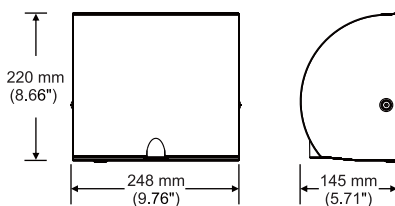

Model Name: EcoFast09
Cover Finish: Satin
Cover Material: Stainless Steel (#304)
Operation: Automatic