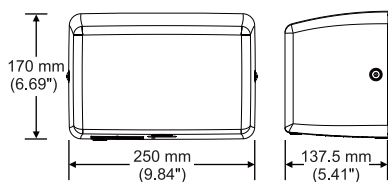

Model Name: EcoFast05
Cover Finish: Satin
Cover Material: Stainless Steel (#304)
Operation: Automatic