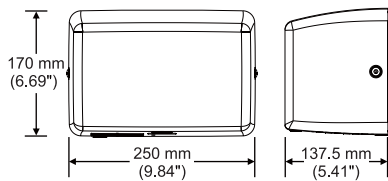

Model Name: EcoFast01B
Cover Finish: Matte Black Powder Coating
Cover Material: Steel
Operation: Automatic