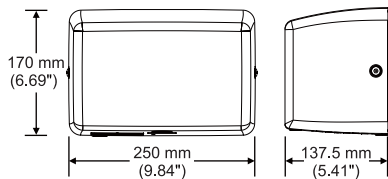

Model Name: EcoFast04
Cover Finish: Bright
Cover Material: Stainless Steel (#304)
Operation: Automatic