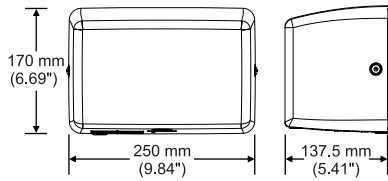

 save 80% of energy cost

 three safety protections

 60s timing protection

 easy to clean

 easy maintenance

Specification

Model Name: EcoFast01
Cover Finish: White Epoxy
Cover Material: Steel
Operation: Automatic